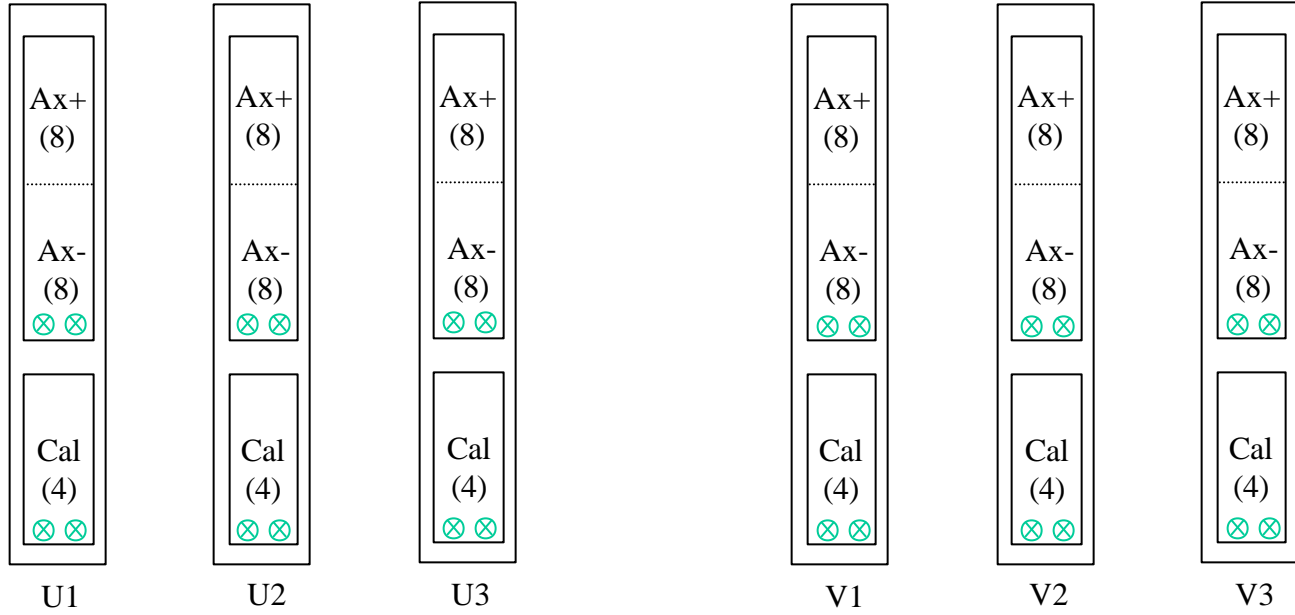

010+003300 21110

990621 - CLP

Notes:

1) ⊗ - gnd

2) All signals increase downward.

010+003300 21110