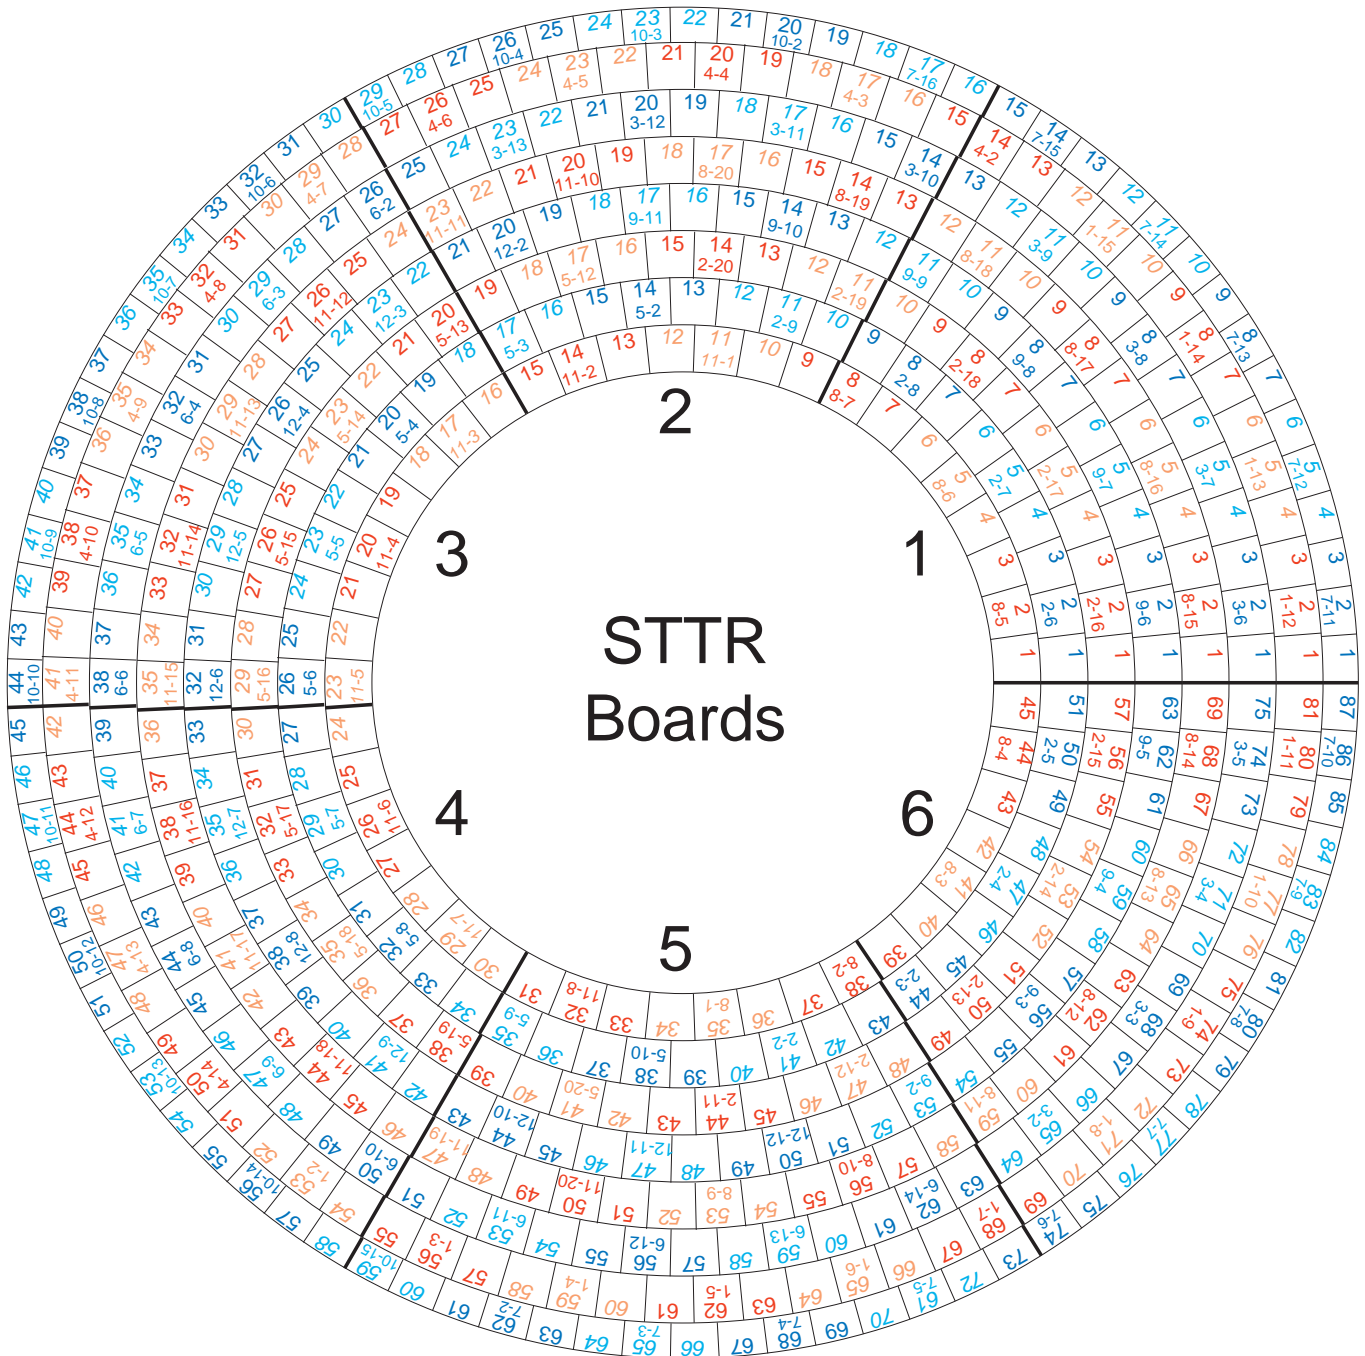

STTR Block and TQT Map

CLP 000315

Key:

9	8	7
	2-18	

Stereo blocks

TQT board (crate - slot)
for 3 blocks.