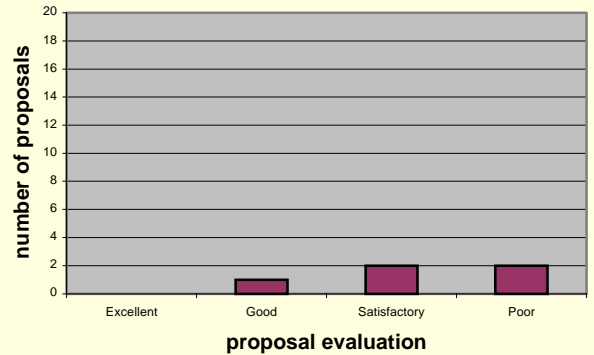

detector proposal evaluation

detector proposal evaluation, tier 1 only

detector proposal evaluation, tier 2 only

Number of subproposals and project descriptions vs. evaluation by reviewers (left plots); total funding requested by all proposals with the same ranking by the review panels.