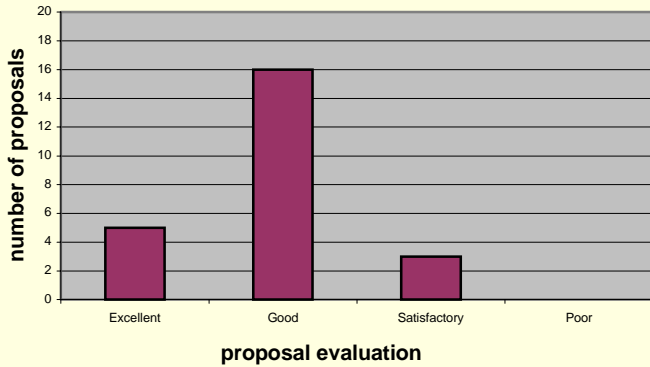

detector proposal evaluation

detector proposal evaluation, tier 1 only

detector proposal evaluation, tier 2 only

Number of subproposals and project descriptions vs. evaluation by reviewers (left plots); total funding requested by all proposals with the same ranking by the review panels.