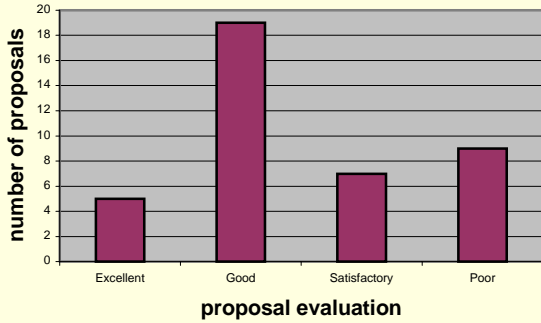

detector proposal evaluation

detector proposal evaluation, tier 1 only

detector proposal evaluation, tier 2 only

Number of subproposals and project descriptions vs. evaluation by reviewers (left plots); total funding requested by all proposals with the same ranking by the review panels.